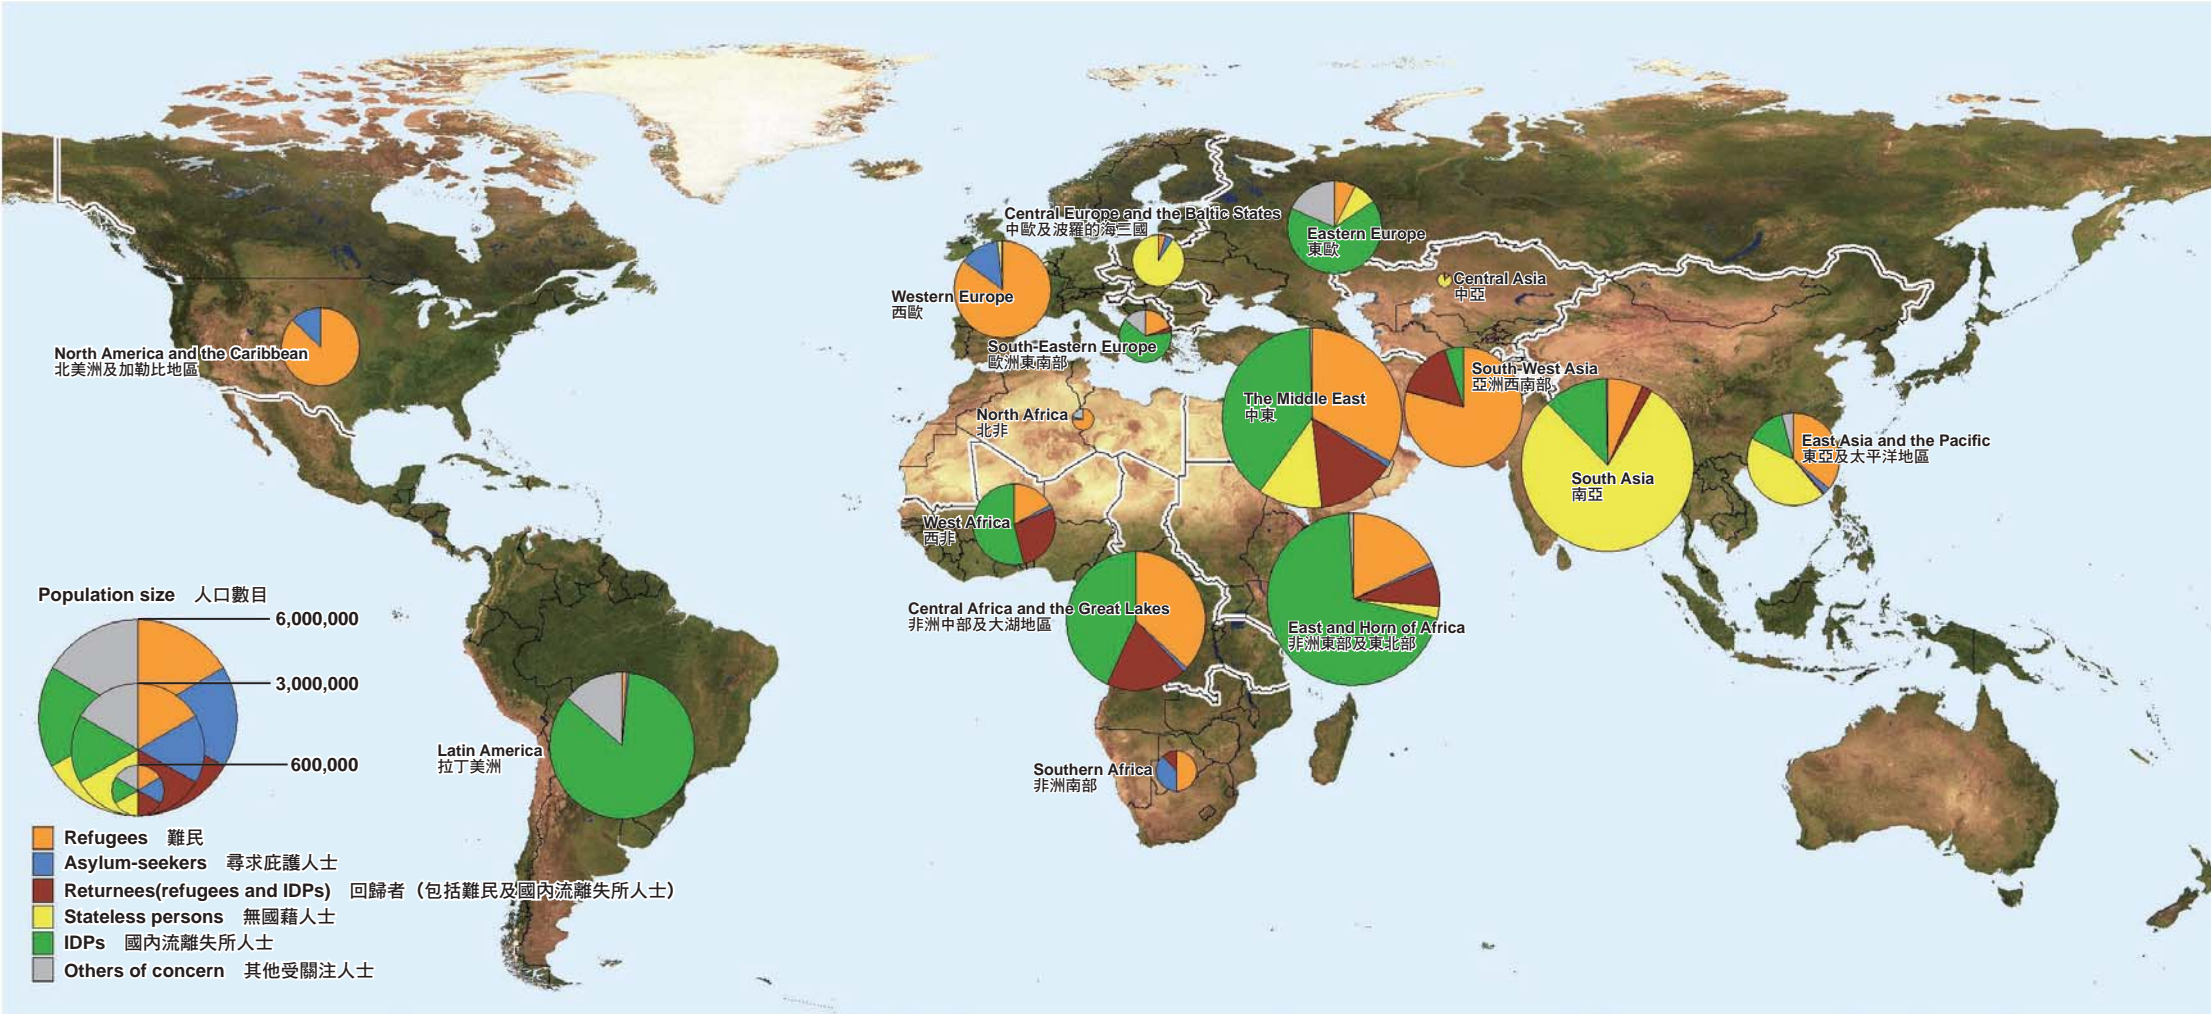

# Where are the World's Refugees? (as at 1 January 2007, total population - 32.9 million)

難民在哪裡？ (截至2007年1月1日，總人數為3千2百萬)

The boundaries and names shown and the designations used on this map do not imply official endorsement or acceptance by the United Nations.  
於地圖上所列之名稱及疆界只是聯合國難民署之工作區域劃分

Source資料來源: UNHCR global appeal 2008-2009 (report available at [www.unhcr.org](http://www.unhcr.org))