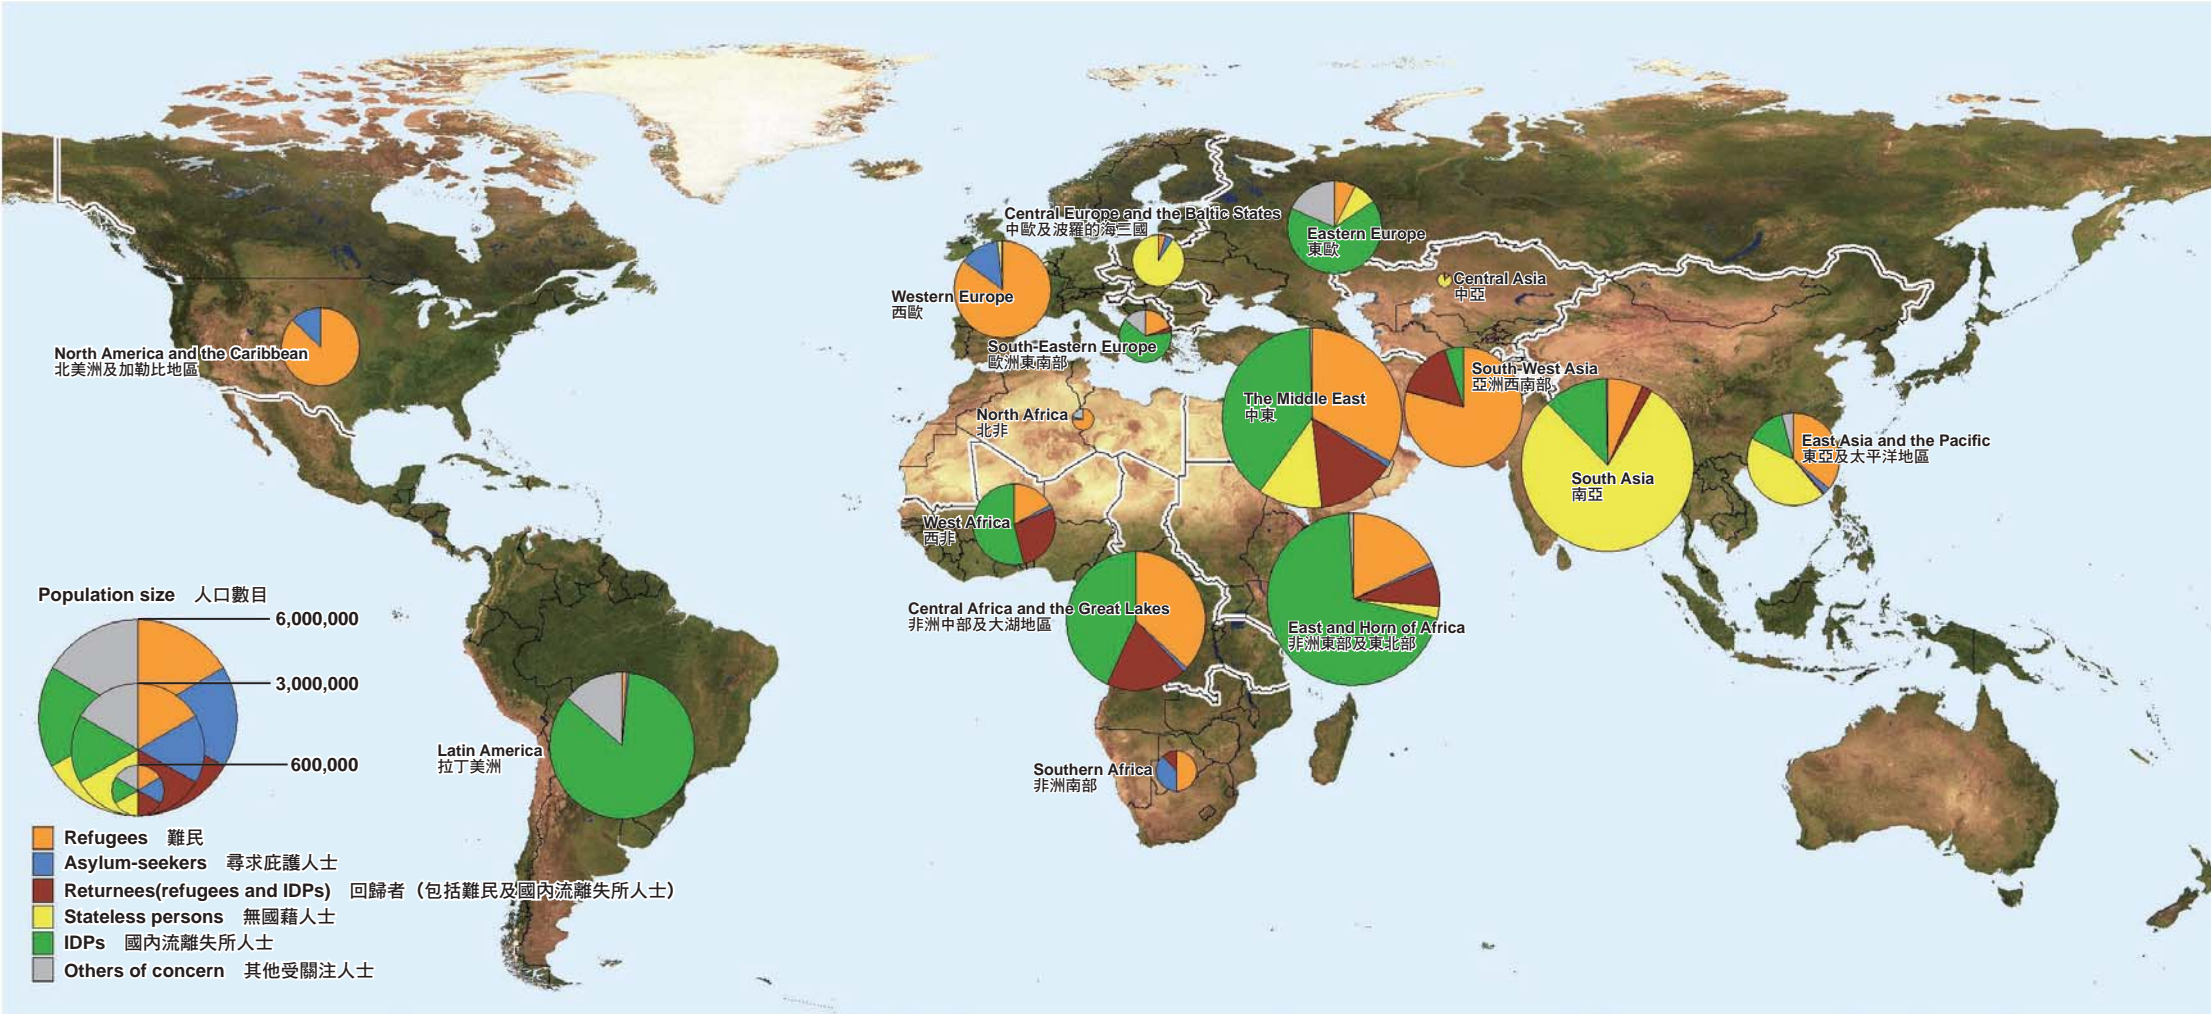

Where are the World's Refugees? (as at 1 January 2007, total population - 32.9 million)

難民在哪裡？ (截至2007年1月1日，總人數為3千2百萬人)

The boundaries and names shown and the designations used on this map do not imply official endorsement or acceptance by the United Nations.
於地圖上所列之名稱及疆界只是聯合國難民署之工作區域劃分

Source資料來源: UNHCR global appeal 2008-2009 (report available at www.unhcr.org)